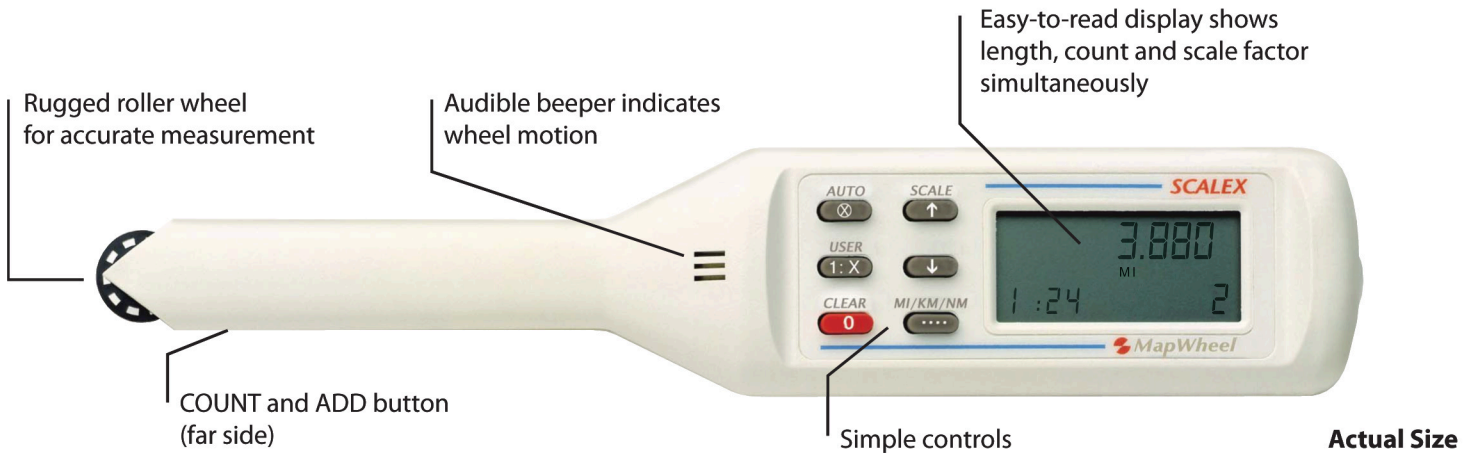

# MapWheel™

**Measure maps the fast, accurate way with the Scalex MapWheel™.** Here is the perfect tool specifically for taking scaled measurements from maps. Just select the built-in scale factor to match the map and roll the MapWheel. The measurement is displayed instantly.

- 19 built-in user scale factors including all common map scales
- Measures in miles, kilometers and nautical miles
- Counter and adder buttons on probe tip let you count stops made or add fixed destination lengths as you measure
- Calculate auto-scale factor from reduced, enlarged or odd-scale maps
- Create, store and retrieve user scale factors
- Clear, audible tone indicates wheel movement
- Easy-to-read liquid crystal display shows length, count and scale factor simultaneously
- Automatic shut-off assures long battery life
- Low battery indicator
- One year limited warranty

## SPECIFICATIONS

Accuracy: 0.25%  
Batteries: 2 x AAA (included)